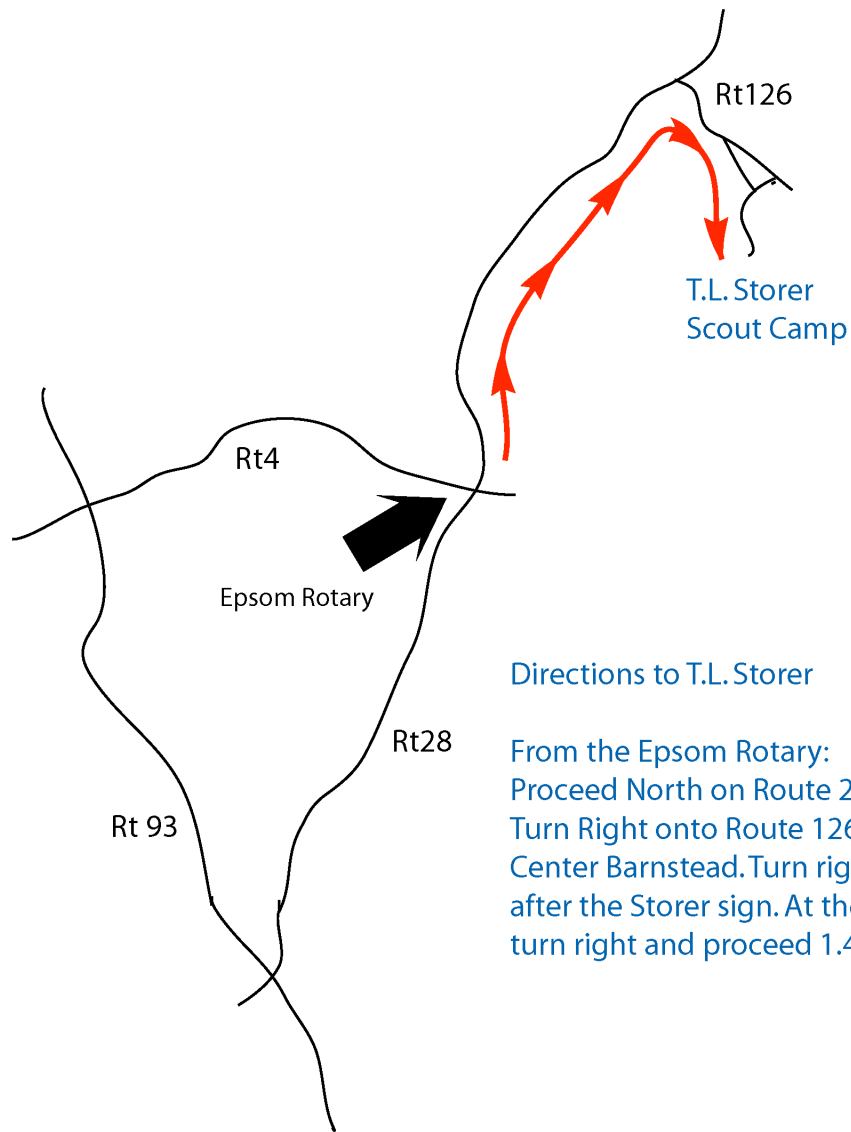

T.L. Storer Scout Camp
Barnstead, New Hampshire
Phone: 603-942-5483

Directions to T.L. Storer

From the Epsom Rotary:
Proceed North on Route 28 for 11.2 miles
Turn Right onto Route 126 and proceed through
Center Barnstead. Turn right onto Bow Lake Road
after the Storer sign. At the "T" with Tasker Road
turn right and proceed 1.4 miles to camp.