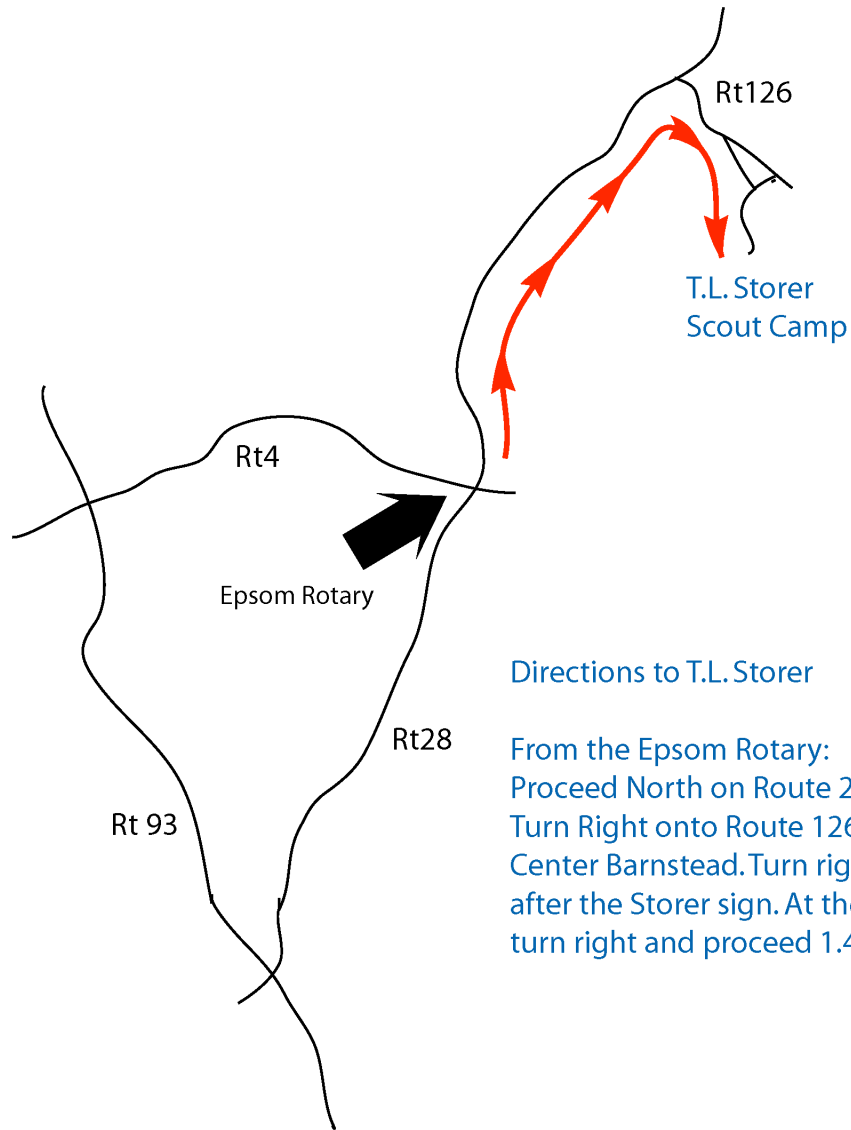

T.L. Storer Scout Camp
Barnstead, New Hampshire
Phone: 603-942-5483

Directions to T.L. Storer

From the Epsom Rotary:
Proceed North on Route 28 for 11.2 miles
Turn Right onto Route 126 and proceed through
Center Barnstead. Turn right onto Bow Lake Road
after the Storer sign. At the "T" with Tasker Road
turn right and proceed 1.4 miles to camp.